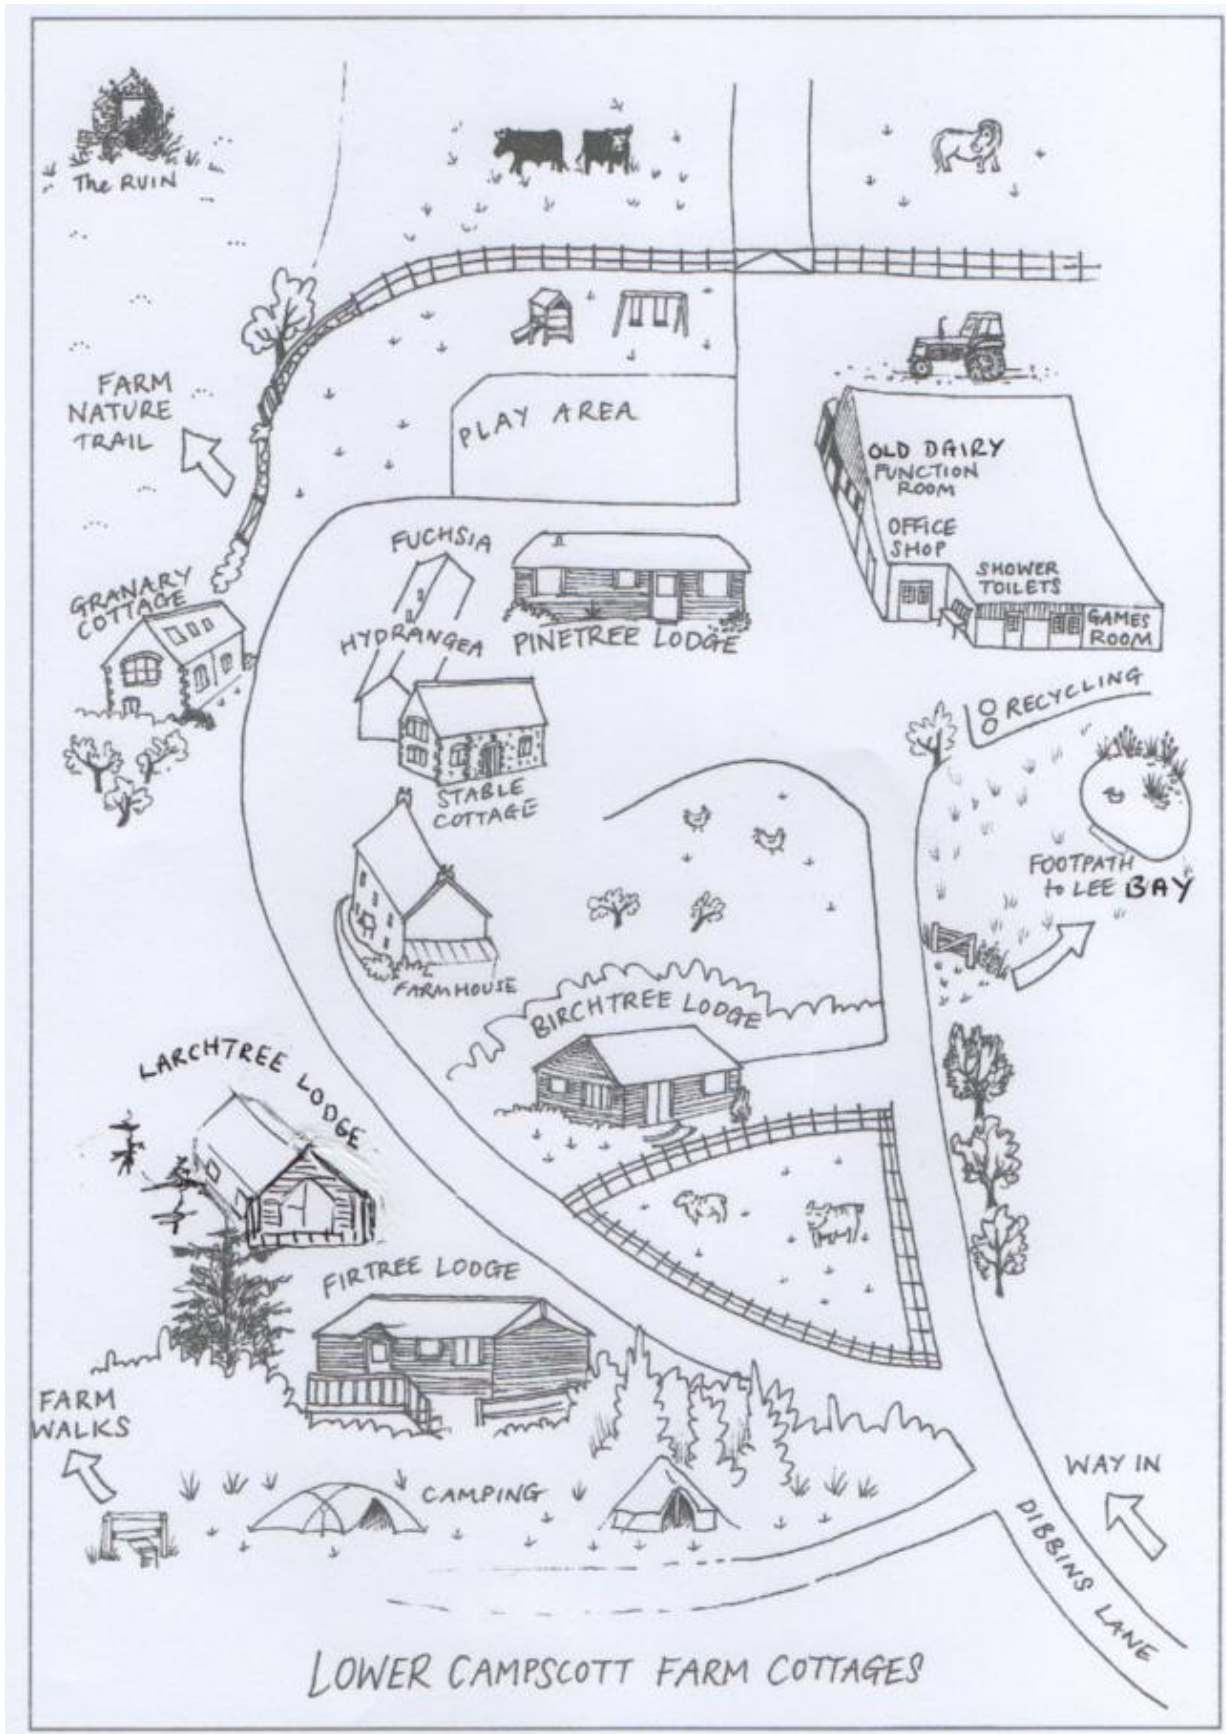

LOWER CAMPSCOTT FARM

Holiday Cottages

Lower Campscott Farm Holiday Cottages

LEE, Ilfracombe, North Devon EX34 8LS

www.lowercampscott.co.uk

01271 863479 holidays@lowercampscott.co.uk